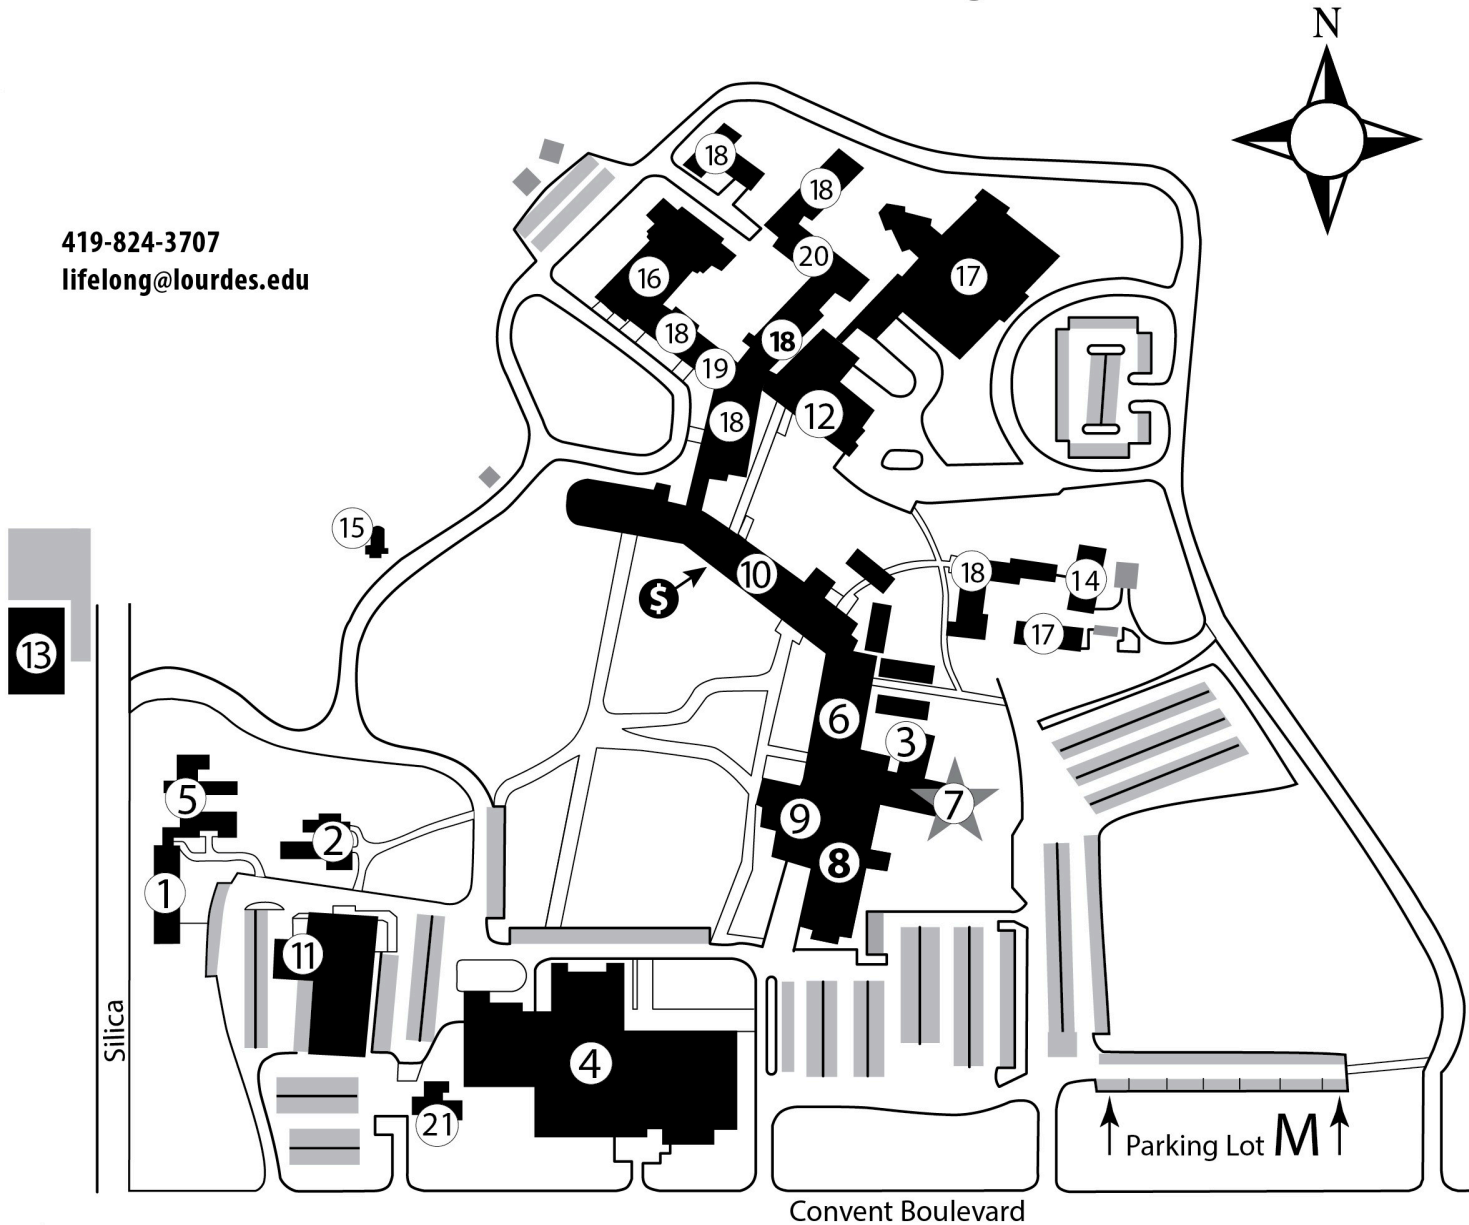

Sylvania Franciscan Lifelong Learning

6832 Convent Boulevard • Sylvania, Ohio 43560

www.lourdes.edu/lifelong

419-824-3707
lifelong@lourdes.edu

Campus Buildings

- 1 Assisi Hall (ASI)
- 2 Carmel Hall (CAH)
- 3 Delp Hall (DEH)
- Ebeid Student Center
- Academic Success Center
- 4 Franciscan Center (FC)
and Board Room
- 5 St. Agnes Hall (SAH)
- 6 Lourdes Hall (LH)
- Appold Planetarium
- ★ 7 Russell J. Ebeid Hall (REH)
Information Desk
- 8 Mother Adelaide Hall (MAH)
- 9 Dining Hall
- 10 Saint Clare Hall (SCH)
\$ Finance Office (145)
- Duns Scotus Library
- 11 Saint Francis Hall (SFH)
and Lounge
- 12 Saint Joseph Hall (SJH)
The Flascck Nursing Center
- 13 Canticle Center
5335 Silica Dr.
- 21 Welcome Center
Admissions & Financial Aid

Sisters of Saint Francis Buildings

- 14 Alverno Studio
- 15 Portiuncula Chapel
- 16 Queen of Peace Chapel
- 17 Rosary Care Center
- 18 Sisters of Saint Francis
- 19 All Good Things
- 20 Regina Hall

to Main St. →