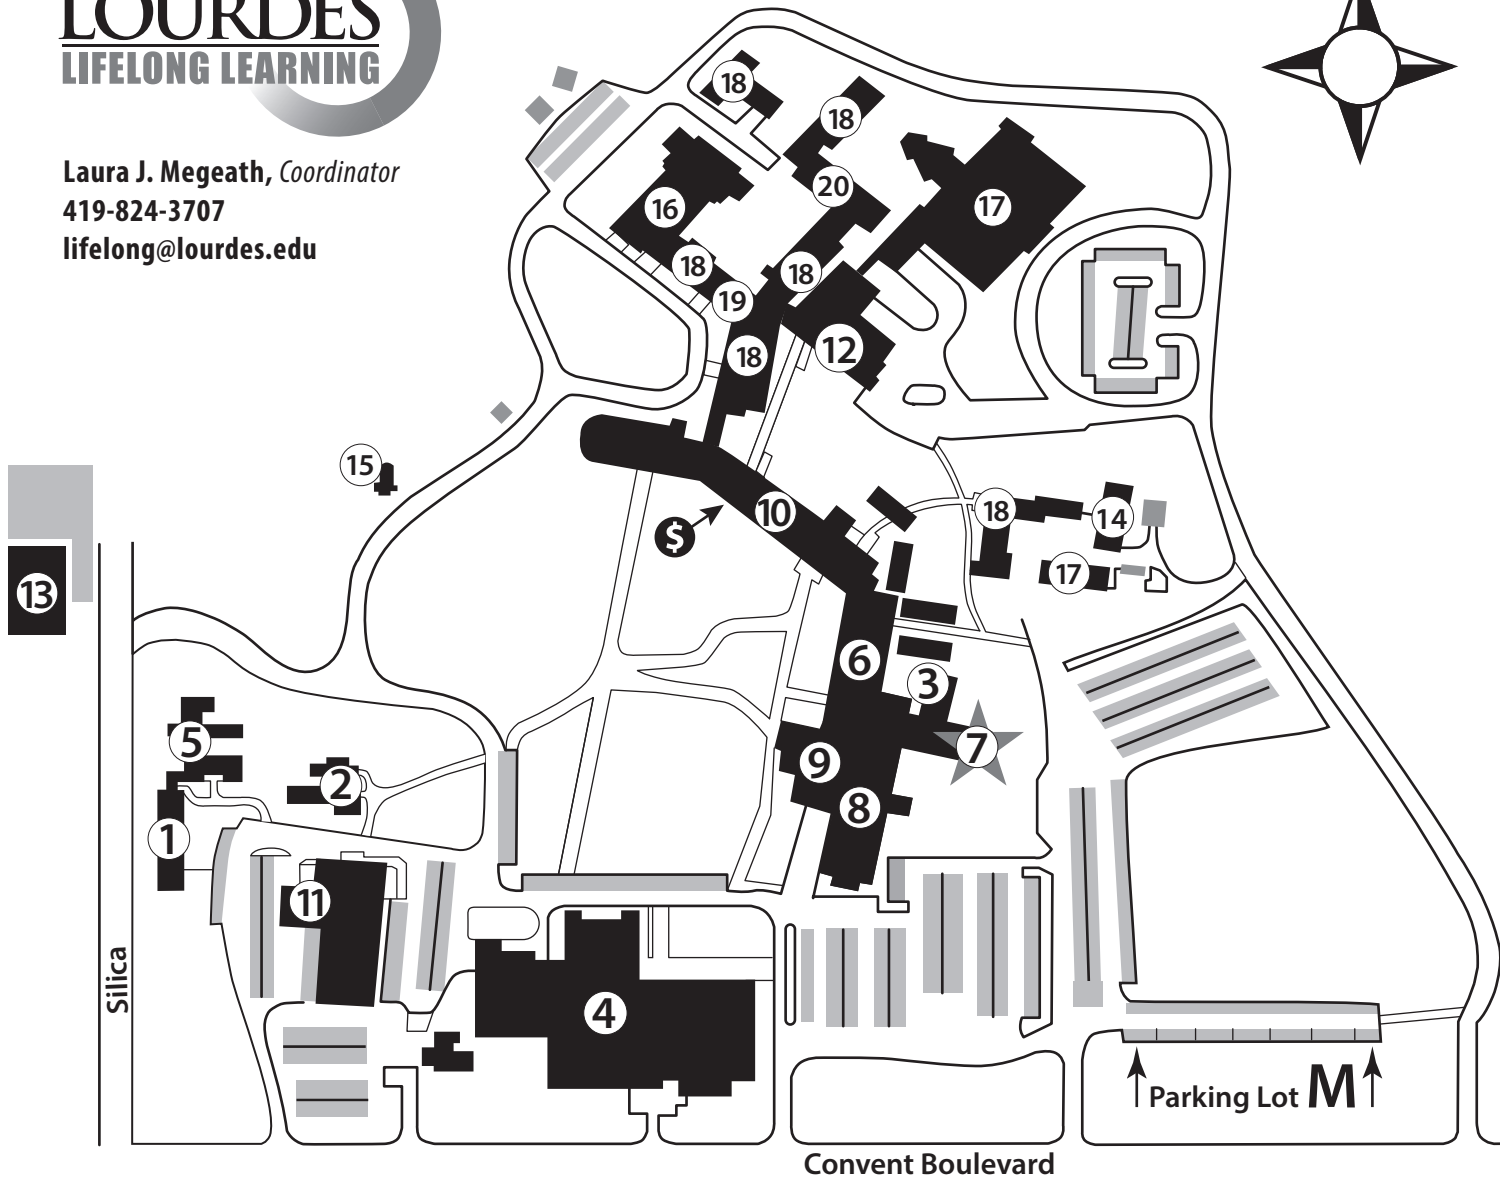

Lifelong Learning at Lourdes University

6832 Convent Boulevard • Sylvania, Ohio 43560

www.lourdes.edu/lifelong

Laura J. Megeath, *Coordinator*

419-824-3707

lifelong@lourdes.edu

Lourdes University Buildings

- 1 Assisi Hall (ASI)
- 2 Carmel Hall (CAH)
- 3 Delp Hall (DEH)
- Ebeid Student Center
- Academic Success Center
- 4 Franciscan Center (FC)
and Board Room
- 5 St. Agnes Hall (SAH)
- 6 Lourdes Hall (LH)
- Appold Planetarium
- ★ 7 Russell J. Ebeid Hall (REH)
- Welcome Center - 419-885-3211
- 8 Mother Adelaide Hall (MAH)
- 9 Dining Hall
- 10 Saint Clare Hall (SCH)
\$ Finance Office (145)
- Duns Scotus Library
- 11 Saint Francis Hall (SFH)
and Lounge
- 12 Saint Joseph Hall (SJH)
The Flack Nursing Center
- 13 Canticle Center
5335 Silica Dr.

Sisters of Saint Francis Buildings

- 14 Alverno Studio
- 15 Portiuncula Chapel
- 16 Queen of Peace Chapel
- 17 Rosary Care Center
- 18 Sisters of Saint Francis
- 19 All Good Things
- 20 Regina Hall

to Main St. →