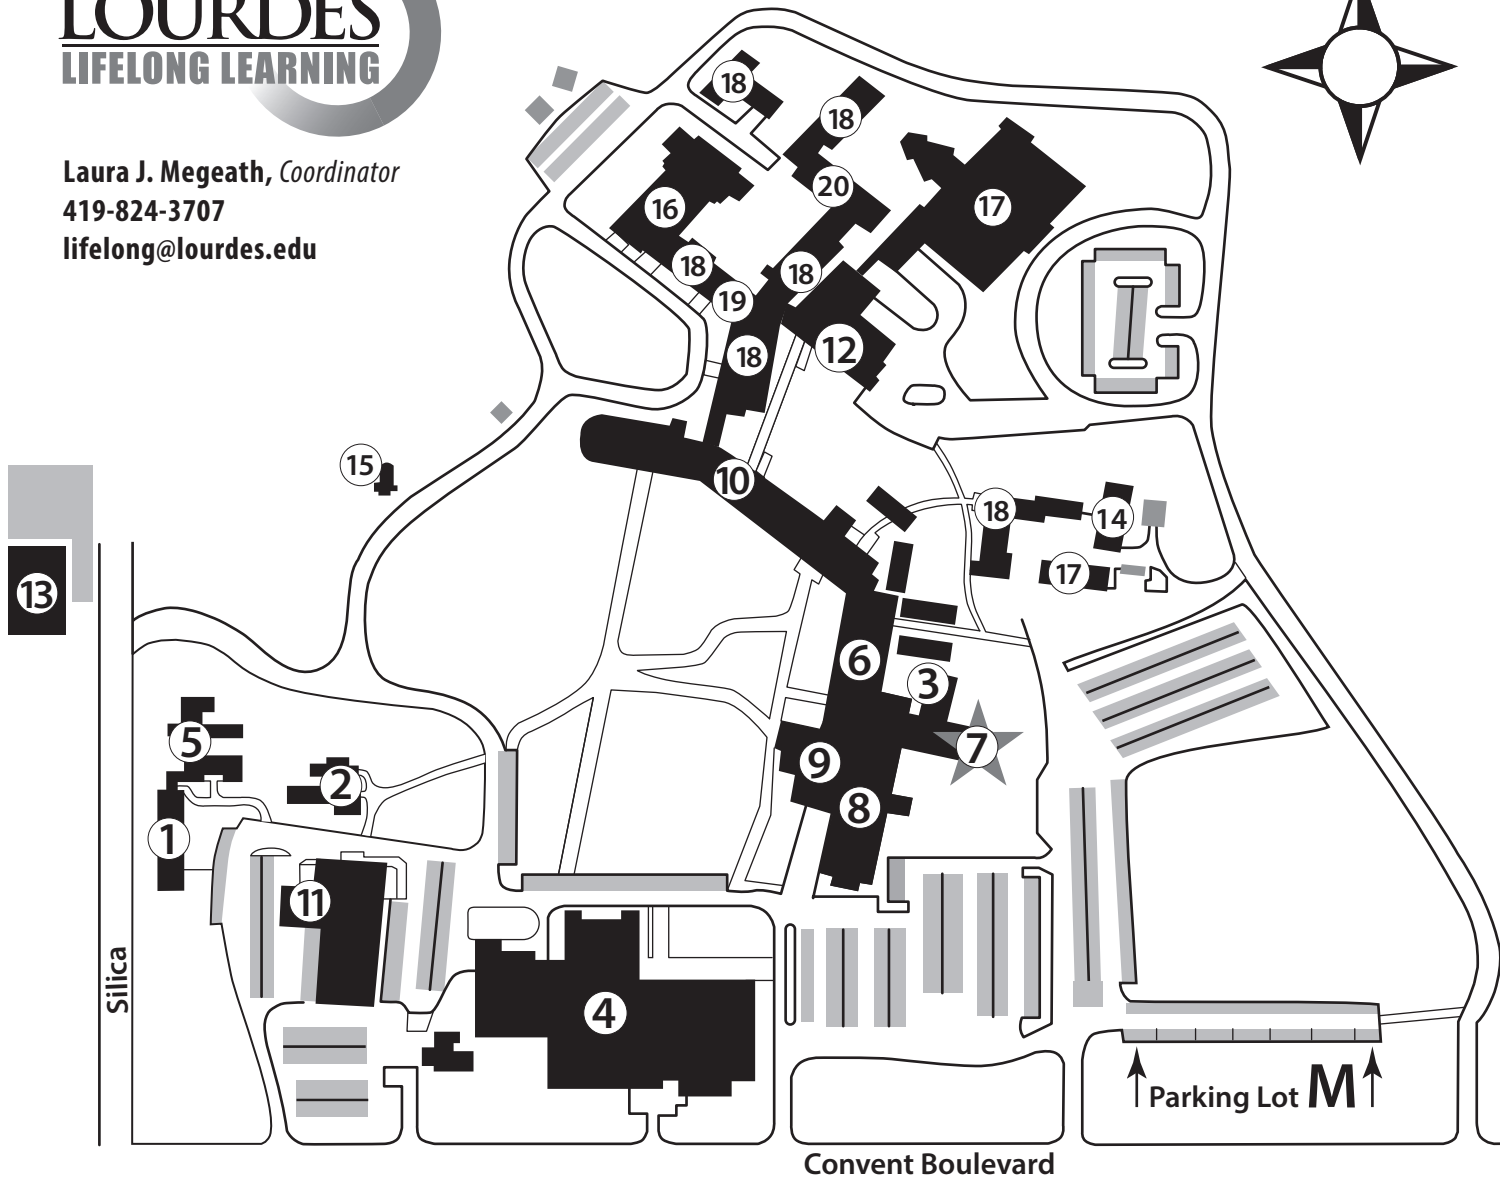

# Lifelong Learning at Lourdes University

6832 Convent Boulevard • Sylvania, Ohio 43560

[www.lourdes.edu/lifelong](http://www.lourdes.edu/lifelong)

Laura J. Megeath, *Coordinator*

419-824-3707

[lifelong@lourdes.edu](mailto:lifelong@lourdes.edu)

## Lourdes University Buildings

- 1 Assisi Hall (ASI)
- 2 Carmel Hall (CAH)
- 3 Delp Hall (DEH)  
- Ebeid Student Center  
- Academic Success Center
- 4 Franciscan Center (FC)  
and Board Room
- 5 St. Agnes Hall (SAH)
- 6 Lourdes Hall (LH)  
- Appold Planetarium
- ★ 7 Russell J. Ebeid Hall (REH)  
- Welcome Center - 419-885-3211
- 8 Mother Adelaide Hall (MAH)
- 9 Dining Hall
- 10 Saint Clare Hall (SCH)  
- Duns Scotus Library
- 11 Saint Francis Hall (SFH)  
and Lounge
- 12 Saint Joseph Hall (SJH)  
The Flack Nursing Center
- 13 Canticle Center  
5335 Silica Dr.

## Sisters of Saint Francis Buildings

- 14 Alverno Studio
- 15 Portiuncula Chapel
- 16 Queen of Peace Chapel
- 17 Rosary Care Center
- 18 Sisters of Saint Francis
- 19 All Good Things
- 20 Regina Hall

to Main St. →